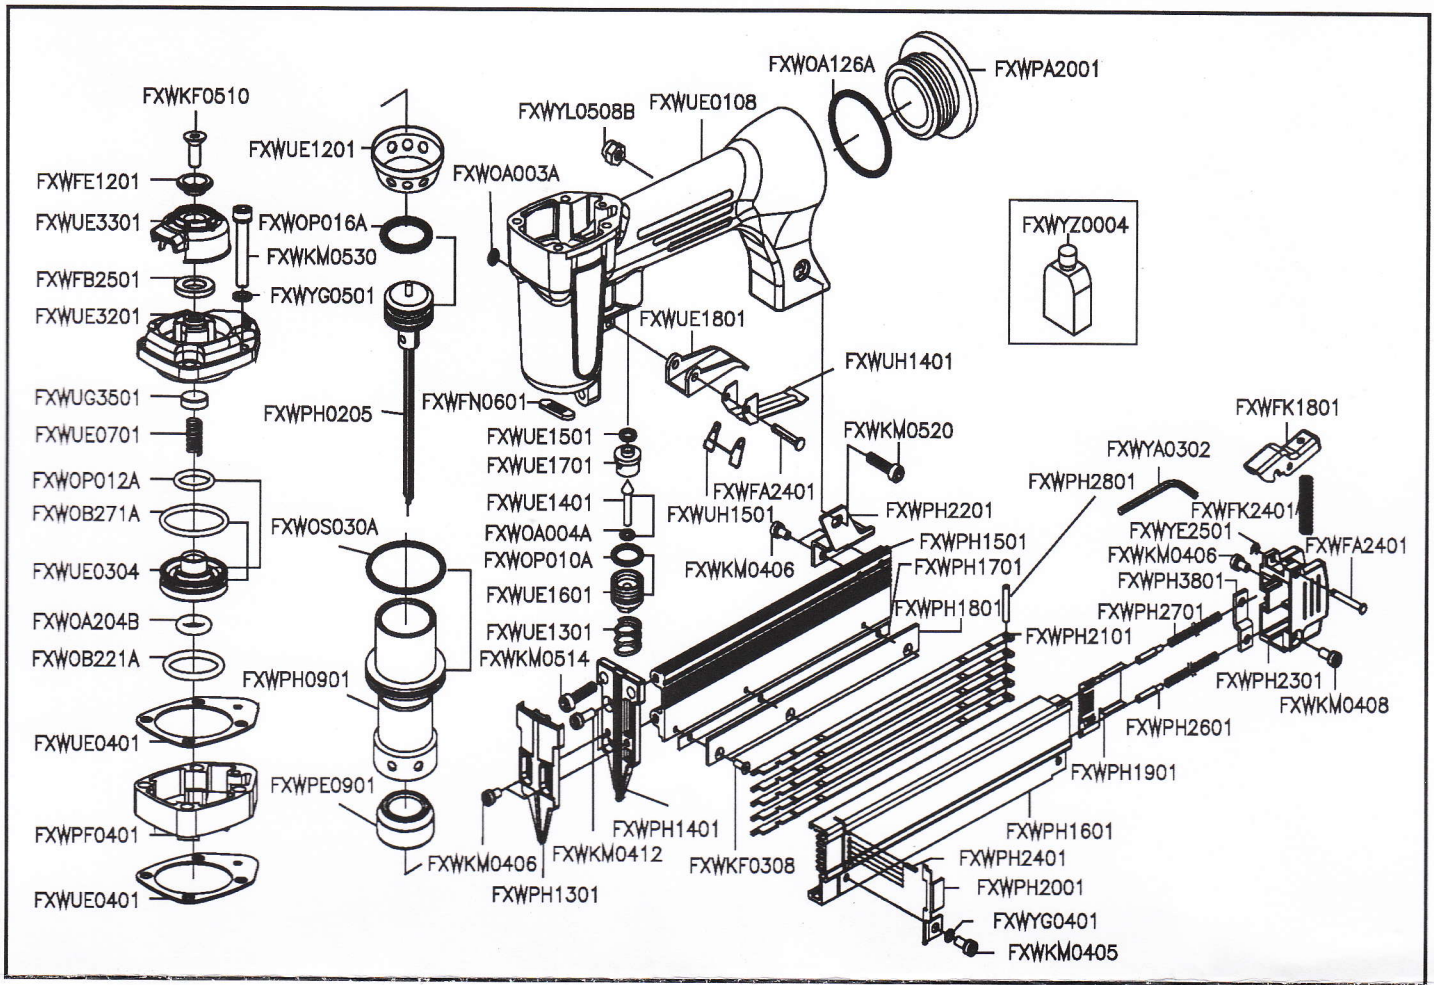

FDPT063-1 (PH/O1-06)

Part_No	Description	Spec	Q'ty	Part_No	Description	Spec	Q'ty	Part_No	Description	Spec	Q'ty
FXWFA2401	TRIGGER PIN		2	FXWOP016A	O-RING	P16	1	FXWUE0108	BODY		1
FXWFB2501	PISTON STOP		1	FXWOS030A	O-RING	S30	1	FXWUE0304	HEAD VALVE PISTON		1
FXWFE1201	EXHAUST CAP RING		1	FXWPA2001	END CAP		1	FXWUE0401	CAP SEAL		2
FXWFK1801	LATCH		1	FXWPE0901	BUMPER		1	FXWUE0701	COMPRESSION SPRING		1
FXWFK2401	LATCH SPRING		1	FXWPF0401	CAP		1	FXWUE1201	COLLAR		1
FXWFN0601	NOZZLE		1	FXWPH0205	DRIVER ASSY.		1	FXWUE1301	COMPRESSION SPRING		1
FXWKF0308	FLAT HD.BOLT	M3x0.5 - 8L	3	FXWPH0901	CYLINDER		1	FXWUE1401	TRIGGER VALVE STEM		1
FXWKF0510	FLAT HD.BOLT	M5x0.8 - 10L	1	FXWPH1301	COVER PLATE		1	FXWUE1501	SEAL		1
FXWKM0405	HEX.SOC.HD.BOLT	M4x0.7 - 5L	1	FXWPH1401	GUIDE PLATE		1	FXWUE1601	TRIGGER VALVE GUIDE		1
FXWKM0406	HEX.SOC.HD.BOLT	M4x0.7 - 6L	5	FXWPH1501	MAGAZINE SEAT		1	FXWUE1701	TRIGGER VALVE SEAT		1
FXWKM0408	HEX.SOC.HD.BOLT	M4x0.7 - 8L	1	FXWPH1601	MAGAZINE CAP		1	FXWUE1801	TRIGGER		1
FXWKM0412	HEX.SOC.HD.BOLT	M4x0.7 - 12L	2	FXWPH1701	SPACER		1	FXWUE3201	CYLINDER CAP		1
FXWKM0514	HEX.SOC.HD.BOLT	M5x0.8 - 14L	2	FXWPH1801	DISTANCE SET		1	FXWUE3301	EXHAUST CAP		1
FXWKM0520	HEX.SOC.HD.BOLT	M5x0.8 - 20L	1	FXWPH1901	PUSHER		1	FXWUG3501	PISTON STOP		1
FXWKM0530	HEX.SOC.HD.BOLT	M5x0.8 - 30L	4	FXWPH2001	MAGAZINE RETAINER		1	FXWUH1401	TRIGGER STOP		1
FXWOA003A	O-RING	ARP568-003	1	FXWPH2101	GUIDE PLATE		5	FXWUH1501	SPRING		1
FXWOA004A	O-RING	ARP568-004	1	FXWPH2201	SUPPORT		1	FXWYA0302	HEX.BAR WRENCH	D3	1
FXWOA126A	O-RING	ARP568-126	1	FXWPH2301	PLASTIC COVER		1	FXWYE2501	E-RING	φ 2.5	1
FXWOA204B	O-RING (1B)	ARP568-204	1	FXWPH2401	SPRING		5	FXWYG0401	SPRING WASHER	φ 4	1
FXWOB221A	O-RING	22x3	1	FXWPH2601	PUSHER PIN		2	FXWYG0501	SPRING WASHER	φ 5	4
FXWOB271A	O-RING	26.8x2.4	1	FXWPH2701	PUSHER SPRING		2	FXWYL0508B	LOCK NUT	M5x0.8	1
FXWOP010A	O-RING	P10	1	FXWPH2801	PIVOT		1	FXWYZ0004	OIL BOX		1
FXWOP012A	O-RING	P12	1								