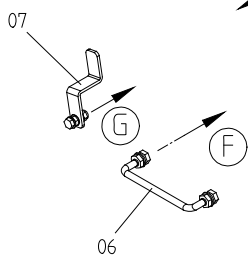

CARAT

S-COUP 350 FRAME

ART. NR: BEG350000

DATUM: 01/01/2012

CARAT

S-COUP 350 MOTOR

ART. NR: BEG350000

DATUM: 01/01/2012

S-COUP 350 FRAME

POS.	OMSCHRIJVING	ONDERDEELNR
1	SET POTEN	XSPC80008000
2	SCHROEVEN/MOERENSET TBV FRAME	XSPC84007000
3	VERSTEBAK 45° S-COUP	BEGA010000
4	WATERBAK	XSPC80001000
5	SET RAILHOUDERS	XSPC90011000
6	HANDGREEP COMPL.	XSPC90119000
7	ZAAGWAGENBLOKKERING COMPL.	XSPC90118000
8	SET WIELEN TBV ZAAGWAGEN	XSPC80015000
9	SET RAILS	XSPC90035000
10	WATERPOMP TYPE P-0 COMPL.	XSPC80031000
11	CENTIMETERVERDELING ZAAGWAGEN	XSPC90050000
12	VARIABELE MATERIAALAANSLAG COMPL.	XSPC90107000
13	SET RUBBER MATTEN	XSPC37506-10
14	MOEREN/SCHROEVEN TBV ZAAGKOP	XSPC80024000
15	SET VOOR HOOGTE-INSTELLING COMPL.	XSPC80012000
16	SET SPATLAPPEN	XSPC90043000
17	HOUDER GROTE SPATLAP	XSPC90320000
18	ZAAGWAGEN COMPL.	XSPC80034000
19	WATERSLANG	XSPC07071R00
20	WATERSTOP COMPL.	XSPC84025000
21	ARM TBV ZAAGKOP	XSPC80002000
22	WIELSET	XSPC80013000
23	GEREEDSCHAPSET COMPL.	XSPC03032000

S-COUP 350 MOTOR

POS.	OMSCHRIJVING	ONDERDEELNR
1	SCHROEVEN/MOERENSET TBV MOTOR	XSPC80016000
2	LAGER/RINGENSET TBV MOTOR	XSPC09504200
3	ANKER COMPL.	XSPC90047000
4	HANDLEIDING	XSPC80029000
5	VELD COMPL. 230V	XSPC90097000
6	ZAAGKOP COMPL. 230V	XSPC80035000
7	MOTOR COMPL. 230V	XSPC80033000
8	SET MONTAGERINGEN TBV ZAAGKAP	XSPC90031000
9	SPOEIVORK COMPL.	XSPC90016000
10	FLENZENSET COMPL.	XSPC90005000
11	PLAAT ZAAGKAP COMPL. Ø350MM	XSPC90022000
12	ZAAGKAP COMPL. Ø350MM	XSPC80032000
13	WATERKRAAN COMPL.	XSPC90153000
14	THERMISCHE VEILIGHEID	XSPC90081000
15	AANSLUITDOOS COMPL.	XSPC80037000
16	OPBOUWSTEKKER COMPL. 230V	XSPC90242000
17	KABELSET	XSPC80030-R0
18	HANDGREEP	XSPC80009000
19	SET NYLON GLIJRINGEN	XSPC80011000
20	CONDENSATOR 40MF.	XSPC90083-10
21	SCHAKELAAR	XSPC90080000
22	SET SPATLAPPEN	XSPC90043000
23	MOTORMONTAGEPLAAT	XSPC80003000
24	VENTILATOR + KAP	XSPC80019000
25	AFDEKKAP TBV VELD COMPL.	XSPC80018000
26	WATERSLANG	XSPC07071T00