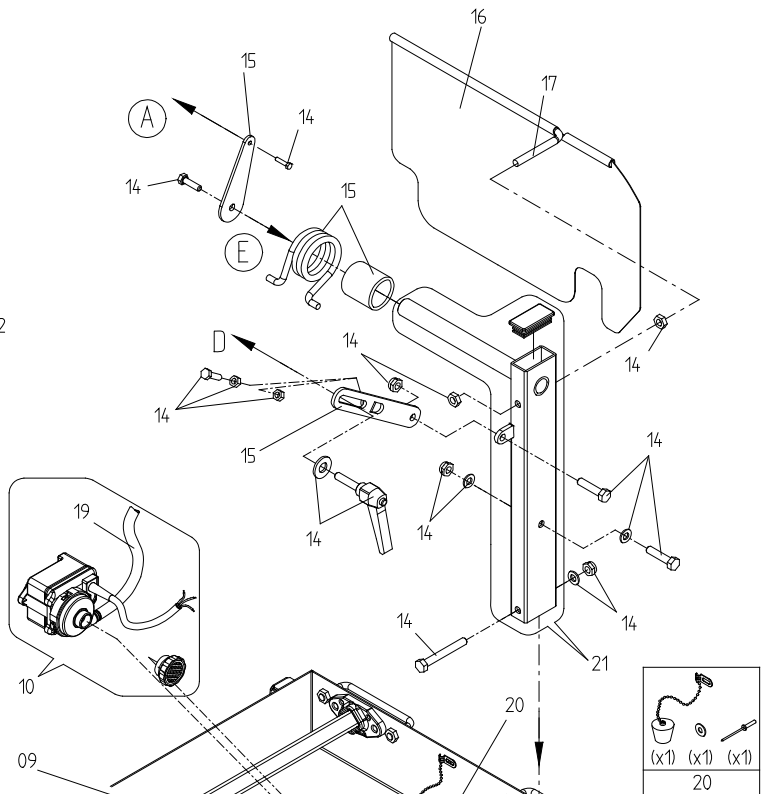

CARAT

S-COUP 350 FRAME

ART. NR: BEG350000

DATUM: 01/01/2012

CARAT

S-COUP 350 MOTOR

ART. NR: BEG350000

DATUM: 01/01/2012

S-COUP 350 FRAME

POS.	OMSCHRIJVING	ONDERDEELNR
1	SET POTEN	XSPC80008000
2	SCHROEVEN/MOERENSET TBV FRAME	XSPC84007000
3	VERSTEBAK 45° S-COUP	BEGA010000
4	WATERBAK	XSPC80001000
5	SET RAILHOUDERS	XSPC90011000
6	HANDGREEP COMPL.	XSPC90119000
7	ZAAGWAGENBLOKKERING COMPL.	XSPC90118000
8	SET WIELEN TBV ZAAGWAGEN	XSPC80015000
9	SET RAILS	XSPC90035000
10	WATERPOMP TYPE P-0 COMPL.	XSPC80031000
11	CENTIMETERVERDELING ZAAGWAGEN	XSPC90050000
12	VARIABELE MATERIAALAANSLAG COMPL.	XSPC90107000
13	SET RUBBER MATTEN	XSPC37506-10
14	MOEREN/SCHROEVEN TBV ZAAGKOP	XSPC80024000
15	SET VOOR HOOGTE-INSTELLING COMPL.	XSPC80012000
16	SET SPATLAPPEN	XSPC90043000
17	HOUDER GROTE SPATLAP	XSPC90320000
18	ZAAGWAGEN COMPL.	XSPC80034000
19	WATERSLANG	XSPC07071R00
20	WATERSTOP COMPL.	XSPC84025000
21	ARM TBV ZAAGKOP	XSPC80002000
22	WIELSET	XSPC80013000
23	GEREEDSCHAPSET COMPL.	XSPC03032000

S-COUP 350 MOTOR

POS.	OMSCHRIJVING	ONDERDEELNR
1	SCHROEVEN/MOERENSET TBV MOTOR	XSPC80016000
2	LAGER/RINGENSET TBV MOTOR	XSPC09504200
3	ANKER COMPL.	XSPC90047000
4	HANDLEIDING	XSPC80029000
5	VELD COMPL. 230V	XSPC90097000
6	ZAAGKOP COMPL. 230V	XSPC80035000
7	MOTOR COMPL. 230V	XSPC80033000
8	SET MONTAGERINGEN TBV ZAAGKAP	XSPC90031000
9	SPOEIVORK COMPL.	XSPC90016000
10	FLENZENSET COMPL.	XSPC90005000
11	PLAAT ZAAGKAP COMPL. Ø350MM	XSPC90022000
12	ZAAGKAP COMPL. Ø350MM	XSPC80032000
13	WATERKRAAN COMPL.	XSPC90153000
14	THERMISCHE VEILIGHEID	XSPC90081000
15	AANSLUITDOOS COMPL.	XSPC80037000
16	OPBOUWSTEKKER COMPL. 230V	XSPC90242000
17	KABELSET	XSPC80030-R0
18	HANDGREEP	XSPC80009000
19	SET NYLON GLIJRINGEN	XSPC80011000
20	CONDENSATOR 40MF.	XSPC90083-10
21	SCHAKELAAR	XSPC90080000
22	SET SPATLAPPEN	XSPC90043000
23	MOTORMONTAGEPLAAT	XSPC80003000
24	VENTILATOR + KAP	XSPC80019000
25	AFDEKKAP TBV VELD COMPL.	XSPC80018000
26	WATERSLANG	XSPC07071T00