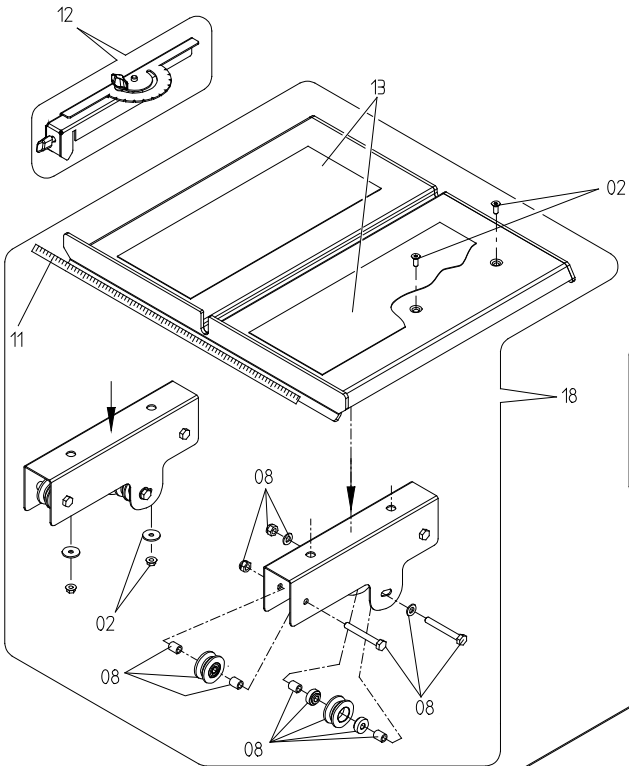

CARAT

S-COUP 350 FRAME

ART. NR: BEG350000

DATUM: 01/01/2012

CARAT

S-COUP 350 MOTOR

ART. NR: BEG350000

DATUM: 01/01/2012

S-COUP 350 FRAME

POS.	OMSCHRIJVING	ONDERDEELNR
1	SET POTEN	XSPC80008000
2	SCHROEVEN/MOERENSET TBV FRAME	XSPC84007000
3	VERSTEBAK 45° S-COUP	BEGA010000
4	WATERBAK	XSPC80001000
5	SET RAILHOUDERS	XSPC90011000
6	HANDGREEP COMPL.	XSPC90119000
7	ZAAGWAGENBLOKKERING COMPL.	XSPC90118000
8	SET WIELEN TBV ZAAGWAGEN	XSPC80015000
9	SET RAILS	XSPC90035000
10	WATERPOMP TYPE P-0 COMPL.	XSPC80031000
11	CENTIMETERVERDELING ZAAGWAGEN	XSPC90050000
12	VARIABELE MATERIAALAANSLAG COMPL.	XSPC90107000
13	SET RUBBER MATTEN	XSPC37506-10
14	MOEREN/SCHROEVEN TBV ZAAGKOP	XSPC80024000
15	SET VOOR HOOGTE-INSTELLING COMPL.	XSPC80012000
16	SET SPATLAPPEN	XSPC90043000
17	HOUDER GROTE SPATLAP	XSPC90320000
18	ZAAGWAGEN COMPL.	XSPC80034000
19	WATERSLANG	XSPC07071R00
20	WATERSTOP COMPL.	XSPC84025000
21	ARM TBV ZAAGKOP	XSPC80002000
22	WIELSET	XSPC80013000
23	GEREEDSCHAPSET COMPL.	XSPC03032000

S-COUP 350 MOTOR

POS.	OMSCHRIJVING	ONDERDEELNR
1	SCHROEVEN/MOERENSET TBV MOTOR	XSPC80016000
2	LAGER/RINGENSET TBV MOTOR	XSPC09504200
3	ANKER COMPL.	XSPC90047000
4	HANDLEIDING	XSPC80029000
5	VELD COMPL. 230V	XSPC90097000
6	ZAAGKOP COMPL. 230V	XSPC80035000
7	MOTOR COMPL. 230V	XSPC80033000
8	SET MONTAGERINGEN TBV ZAAGKAP	XSPC90031000
9	SPOEIVORK COMPL.	XSPC90016000
10	FLENZENSET COMPL.	XSPC90005000
11	PLAAT ZAAGKAP COMPL. Ø350MM	XSPC90022000
12	ZAAGKAP COMPL. Ø350MM	XSPC80032000
13	WATERKRAAN COMPL.	XSPC90153000
14	THERMISCHE VEILIGHEID	XSPC90081000
15	AANSLUITDOOS COMPL.	XSPC80037000
16	OPBOUWSTEKKER COMPL. 230V	XSPC90242000
17	KABELSET	XSPC80030-R0
18	HANDGREEP	XSPC80009000
19	SET NYLON GLIJRINGEN	XSPC80011000
20	CONDENSATOR 40MF.	XSPC90083-10
21	SCHAKELAAR	XSPC90080000
22	SET SPATLAPPEN	XSPC90043000
23	MOTORMONTAGEPLAAT	XSPC80003000
24	VENTILATOR + KAP	XSPC80019000
25	AFDEKKAP TBV VELD COMPL.	XSPC80018000
26	WATERSLANG	XSPC07071T00