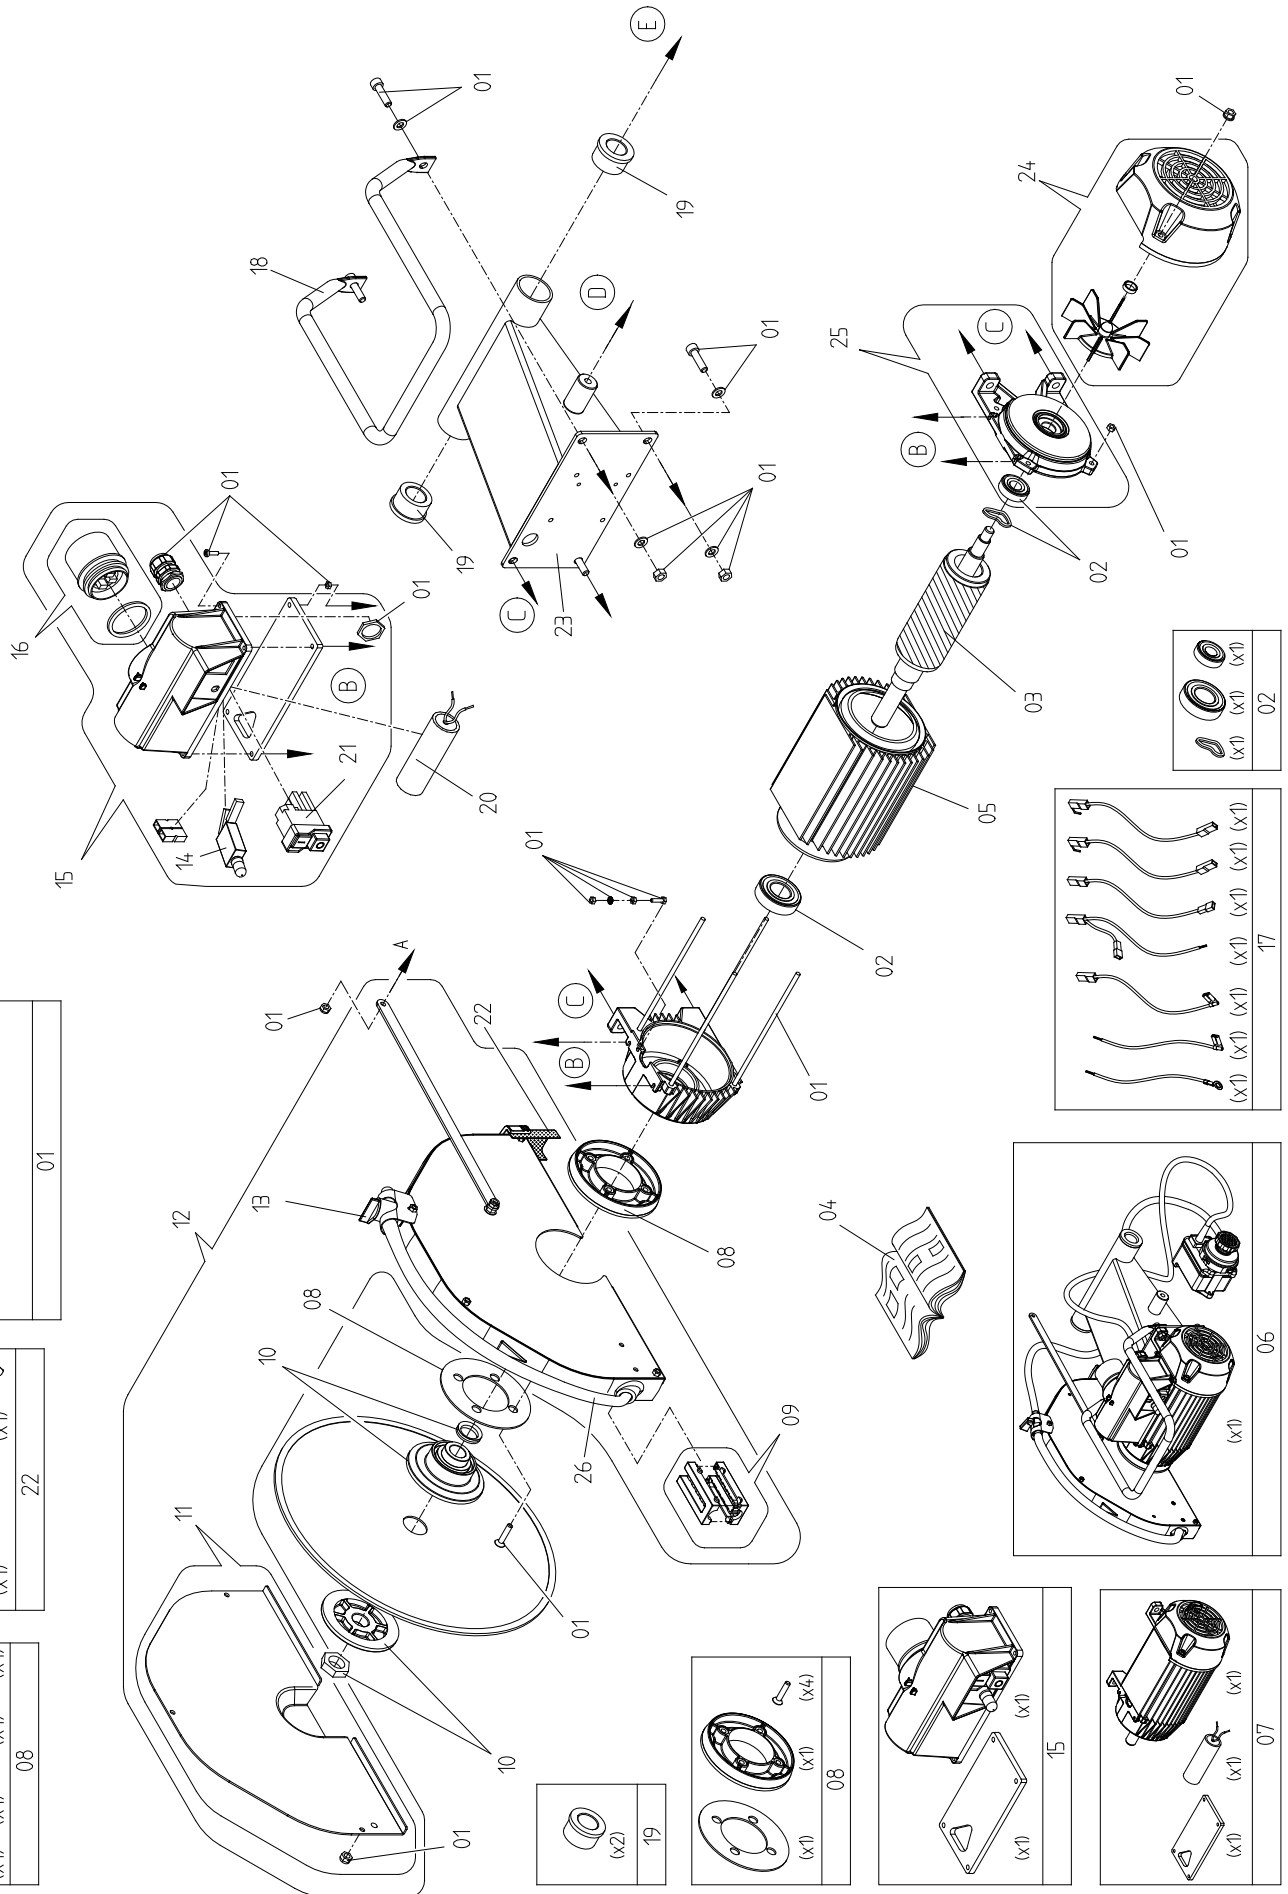

CARAT

S-COUP 350 FRAME

ART. NR: BEG350000

DATUM: 01/01/2012

CARAT

S-COUP 350 MOTOR

ART. NR: BEG350000

DATUM: 01/01/2012

S-COUP 350 FRAME

POS.	OMSCHRIJVING	ONDERDEELNR
1	SET POTEN	XSPC80008000
2	SCHROEVEN/MOERENSET TBV FRAME	XSPC84007000
3	VERSTEBAK 45° S-COUP	BEGA010000
4	WATERBAK	XSPC80001000
5	SET RAILHOUDERS	XSPC90011000
6	HANDGREEP COMPL.	XSPC90119000
7	ZAAGWAGENBLOKKERING COMPL.	XSPC90118000
8	SET WIELEN TBV ZAAGWAGEN	XSPC80015000
9	SET RAILS	XSPC90035000
10	WATERPOMP TYPE P-0 COMPL.	XSPC80031000
11	CENTIMETERVERDELING ZAAGWAGEN	XSPC90050000
12	VARIABELE MATERIAALAANSLAG COMPL.	XSPC90107000
13	SET RUBBER MATTEN	XSPC37506-10
14	MOEREN/SCHROEVEN TBV ZAAGKOP	XSPC80024000
15	SET VOOR HOOGTE-INSTELLING COMPL.	XSPC80012000
16	SET SPATLAPPEN	XSPC90043000
17	HOUDER GROTE SPATLAP	XSPC90320000
18	ZAAGWAGEN COMPL.	XSPC80034000
19	WATERSLANG	XSPC07071R00
20	WATERSTOP COMPL.	XSPC84025000
21	ARM TBV ZAAGKOP	XSPC80002000
22	WIELSET	XSPC80013000
23	GEREEDSCHAPSET COMPL.	XSPC03032000

S-COUP 350 MOTOR

POS.	OMSCHRIJVING	ONDERDEELNR
1	SCHROEVEN/MOERENSET TBV MOTOR	XSPC80016000
2	LAGER/RINGENSET TBV MOTOR	XSPC09504200
3	ANKER COMPL.	XSPC90047000
4	HANDLEIDING	XSPC80029000
5	VELD COMPL. 230V	XSPC90097000
6	ZAAGKOP COMPL. 230V	XSPC80035000
7	MOTOR COMPL. 230V	XSPC80033000
8	SET MONTAGERINGEN TBV ZAAGKAP	XSPC90031000
9	SPOEIVORK COMPL.	XSPC90016000
10	FLENZENSET COMPL.	XSPC90005000
11	PLAAT ZAAGKAP COMPL. Ø350MM	XSPC90022000
12	ZAAGKAP COMPL. Ø350MM	XSPC80032000
13	WATERKRAAN COMPL.	XSPC90153000
14	THERMISCHE VEILIGHEID	XSPC90081000
15	AANSLUITDOOS COMPL.	XSPC80037000
16	OPBOUWSTEKKER COMPL. 230V	XSPC90242000
17	KABELSET	XSPC80030-R0
18	HANDGREEP	XSPC80009000
19	SET NYLON GLIJRINGEN	XSPC80011000
20	CONDENSATOR 40MF.	XSPC90083-10
21	SCHAKELAAR	XSPC90080000
22	SET SPATLAPPEN	XSPC90043000
23	MOTORMONTAGEPLAAT	XSPC80003000
24	VENTILATOR + KAP	XSPC80019000
25	AFDEKKAP TBV VELD COMPL.	XSPC80018000
26	WATERSLANG	XSPC07071T00