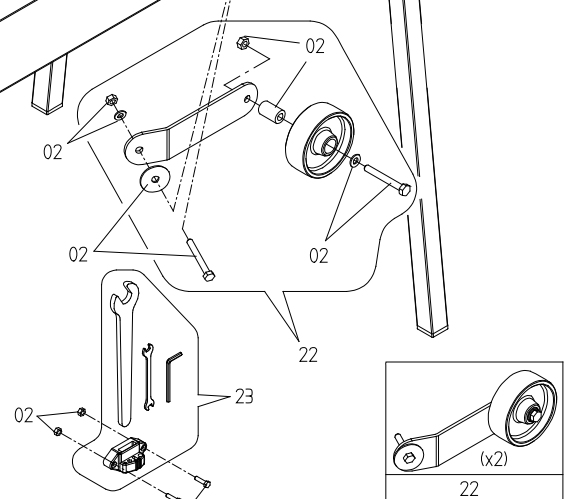

CARAT

S-COUP 350 FRAME

ART. NR: BEG350000

DATUM: 01/01/2012

CARAT

S-COUP 350 MOTOR

ART. NR: BEG350000

DATUM: 01/01/2012

S-COUP 350 FRAME

POS.	OMSCHRIJVING	ONDERDEELNR
1	SET POTEN	XSPC80008000
2	SCHROEVEN/MOERENSET TBV FRAME	XSPC84007000
3	VERSTEBAK 45° S-COUP	BEGA010000
4	WATERBAK	XSPC80001000
5	SET RAILHOUDERS	XSPC90011000
6	HANDGREEP COMPL.	XSPC90119000
7	ZAAGWAGENBLOKKERING COMPL.	XSPC90118000
8	SET WIELEN TBV ZAAGWAGEN	XSPC80015000
9	SET RAILS	XSPC90035000
10	WATERPOMP TYPE P-0 COMPL.	XSPC80031000
11	CENTIMETERVERDELING ZAAGWAGEN	XSPC90050000
12	VARIABELE MATERIAALAANSLAG COMPL.	XSPC90107000
13	SET RUBBER MATTEN	XSPC37506-10
14	MOEREN/SCHROEVEN TBV ZAAGKOP	XSPC80024000
15	SET VOOR HOOGTE-INSTELLING COMPL.	XSPC80012000
16	SET SPATLAPPEN	XSPC90043000
17	HOUDER GROTE SPATLAP	XSPC90320000
18	ZAAGWAGEN COMPL.	XSPC80034000
19	WATERSLANG	XSPC07071R00
20	WATERSTOP COMPL.	XSPC84025000
21	ARM TBV ZAAGKOP	XSPC80002000
22	WIELSET	XSPC80013000
23	GEREEDSCHAPSET COMPL.	XSPC03032000

S-COUP 350 MOTOR

POS.	OMSCHRIJVING	ONDERDEELNR
1	SCHROEVEN/MOERENSET TBV MOTOR	XSPC80016000
2	LAGER/RINGENSET TBV MOTOR	XSPC09504200
3	ANKER COMPL.	XSPC90047000
4	HANDLEIDING	XSPC80029000
5	VELD COMPL. 230V	XSPC90097000
6	ZAAGKOP COMPL. 230V	XSPC80035000
7	MOTOR COMPL. 230V	XSPC80033000
8	SET MONTAGERINGEN TBV ZAAGKAP	XSPC90031000
9	SPOEIVORK COMPL.	XSPC90016000
10	FLENZENSET COMPL.	XSPC90005000
11	PLAAT ZAAGKAP COMPL. Ø350MM	XSPC90022000
12	ZAAGKAP COMPL. Ø350MM	XSPC80032000
13	WATERKRAAN COMPL.	XSPC90153000
14	THERMISCHE VEILIGHEID	XSPC90081000
15	AANSLUITDOOS COMPL.	XSPC80037000
16	OPBOUWSTEKKER COMPL. 230V	XSPC90242000
17	KABELSET	XSPC80030-R0
18	HANDGREEP	XSPC80009000
19	SET NYLON GLIJRINGEN	XSPC80011000
20	CONDENSATOR 40MF.	XSPC90083-10
21	SCHAKELAAR	XSPC90080000
22	SET SPATLAPPEN	XSPC90043000
23	MOTORMONTAGEPLAAT	XSPC80003000
24	VENTILATOR + KAP	XSPC80019000
25	AFDEKKAP TBV VELD COMPL.	XSPC80018000
26	WATERSLANG	XSPC07071T00