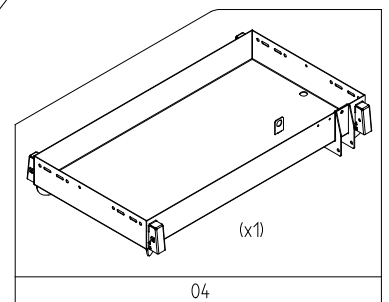

CARAT

S-COUP 350 FRAME

ART. NR: BEG350000

DATUM: 01/01/2012

CARAT

S-COUP 350 MOTOR

ART. NR: BEG350000

DATUM: 01/01/2012

S-COUP 350 FRAME

POS.	OMSCHRIJVING	ONDERDEELNR
1	SET POTEN	XSPC80008000
2	SCHROEVEN/MOERENSET TBV FRAME	XSPC84007000
3	VERSTEBAK 45° S-COUP	BEGA010000
4	WATERBAK	XSPC80001000
5	SET RAILHOUDERS	XSPC90011000
6	HANDGREEP COMPL.	XSPC90119000
7	ZAAGWAGENBLOKKERING COMPL.	XSPC90118000
8	SET WIELEN TBV ZAAGWAGEN	XSPC80015000
9	SET RAILS	XSPC90035000
10	WATERPOMP TYPE P-0 COMPL.	XSPC80031000
11	CENTIMETERVERDELING ZAAGWAGEN	XSPC90050000
12	VARIABELE MATERIAALAANSLAG COMPL.	XSPC90107000
13	SET RUBBER MATTEN	XSPC37506-10
14	MOEREN/SCHROEVEN TBV ZAAGKOP	XSPC80024000
15	SET VOOR HOOGTE-INSTELLING COMPL.	XSPC80012000
16	SET SPATLAPPEN	XSPC90043000
17	HOUDER GROTE SPATLAP	XSPC90320000
18	ZAAGWAGEN COMPL.	XSPC80034000
19	WATERSLANG	XSPC07071R00
20	WATERSTOP COMPL.	XSPC84025000
21	ARM TBV ZAAGKOP	XSPC80002000
22	WIELSET	XSPC80013000
23	GEREEDSCHAPSET COMPL.	XSPC03032000