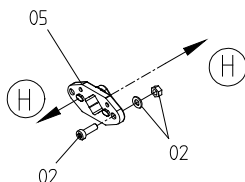

CARAT

S-COUP 350 FRAME

ART. NR: BEG350000

DATUM: 01/01/2012

CARAT

S-COUP 350 MOTOR

ART. NR: BEG350000

DATUM: 01/01/2012

S-COUP 350 FRAME

POS.	OMSCHRIJVING	ONDERDEELNR
1	SET POTEN	XSPC80008000
2	SCHROEVEN/MOERENSET TBV FRAME	XSPC84007000
3	VERSTEBAK 45° S-COUP	BEGA010000
4	WATERBAK	XSPC80001000
5	SET RAILHOUDERS	XSPC90011000
6	HANDGREEP COMPL.	XSPC90119000
7	ZAAGWAGENBLOKKERING COMPL.	XSPC90118000
8	SET WIELEN TBV ZAAGWAGEN	XSPC80015000
9	SET RAILS	XSPC90035000
10	WATERPOMP TYPE P-0 COMPL.	XSPC80031000
11	CENTIMETERVERDELING ZAAGWAGEN	XSPC90050000
12	VARIABELE MATERIAALAANSLAG COMPL.	XSPC90107000
13	SET RUBBER MATTEN	XSPC37506-10
14	MOEREN/SCHROEVEN TBV ZAAGKOP	XSPC80024000
15	SET VOOR HOOGTE-INSTELLING COMPL.	XSPC80012000
16	SET SPATLAPPEN	XSPC90043000
17	HOUDER GROTE SPATLAP	XSPC90320000
18	ZAAGWAGEN COMPL.	XSPC80034000
19	WATERSLANG	XSPC07071R00
20	WATERSTOP COMPL.	XSPC84025000
21	ARM TBV ZAAGKOP	XSPC80002000
22	WIELSET	XSPC80013000
23	GEREEDSCHAPSET COMPL.	XSPC03032000

S-COUP 350 MOTOR

POS.	OMSCHRIJVING	ONDERDEELNR
1	SCHROEVEN/MOERENSET TBV MOTOR	XSPC80016000
2	LAGER/RINGENSET TBV MOTOR	XSPC09504200
3	ANKER COMPL.	XSPC90047000
4	HANDLEIDING	XSPC80029000
5	VELD COMPL. 230V	XSPC90097000
6	ZAAGKOP COMPL. 230V	XSPC80035000
7	MOTOR COMPL. 230V	XSPC80033000
8	SET MONTAGERINGEN TBV ZAAGKAP	XSPC90031000
9	SPOEIVORK COMPL.	XSPC90016000
10	FLENZENSET COMPL.	XSPC90005000
11	PLAAT ZAAGKAP COMPL. Ø350MM	XSPC90022000
12	ZAAGKAP COMPL. Ø350MM	XSPC80032000
13	WATERKRAAN COMPL.	XSPC90153000
14	THERMISCHE VEILIGHEID	XSPC90081000
15	AANSLUITDOOS COMPL.	XSPC80037000
16	OPBOUWSTEKKER COMPL. 230V	XSPC90242000
17	KABELSET	XSPC80030-R0
18	HANDGREEP	XSPC80009000
19	SET NYLON GLIJRINGEN	XSPC80011000
20	CONDENSATOR 40MF.	XSPC90083-10
21	SCHAKELAAR	XSPC90080000
22	SET SPATLAPPEN	XSPC90043000
23	MOTORMONTAGEPLAAT	XSPC80003000
24	VENTILATOR + KAP	XSPC80019000
25	AFDEKKAP TBV VELD COMPL.	XSPC80018000
26	WATERSLANG	XSPC07071T00