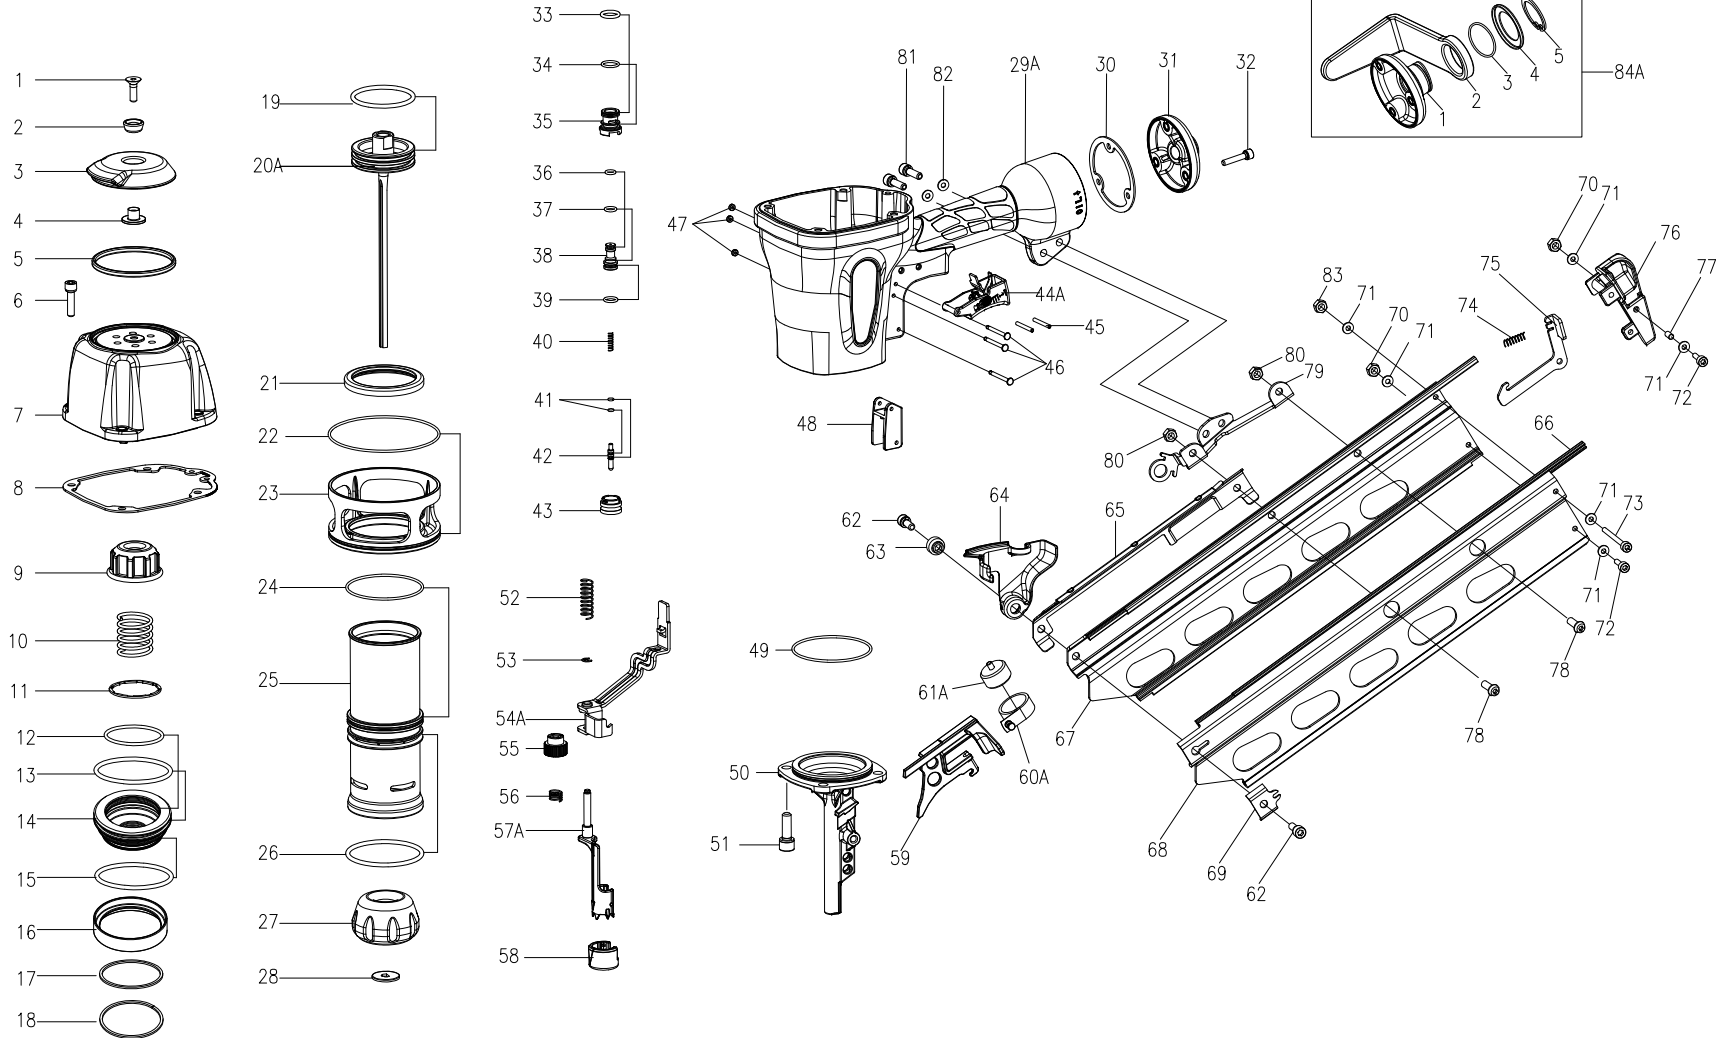

EXPLODED VIEW

Parts List

Item No.	Part No.	Description	Q'ty	Item No.	Part No.	Description	Q'ty
1	32906250766	Hex.Soc.Hd.Bolt	1	46	20770890001	Pin Trigger	3
2	20560230015	Washer	1	47	30700078000	Grommet	3
3	20560010088	Deflector	1	48	20561540015	Guide,Safety Lever	1
4	20560000001	Washer	1	49	30700134000	O-Ring	1
5	30700135000	O-Ring	1	50	20561130266	Nose	1
6	31606300166	Hex.Soc.Hd.Bolt	4	51	30108250166	Hex.Soc.Hd.Bolt	4
7	205600202XX	Cap	1	52	20561490001	Spring,Safety	1
8	20560130000	Gasket	1	53	31304000001	E-ring	1
9	20560140017	Piston Stopper	1	54A	20561482266	Upper Safety Lever Assy.	1set
10	20560160000	Spring	1	55	20561600266	Adjusting Nut	1
11	20560210001	Washer	1	56	20561630001	Adjusting Spring	1
12	30700049000	O-Ring	1	57A	20561511366	Lower Safety Lever Assy.	1set
13	30700138000	O-Ring	1	58	20561580015	Rubber Pad	1
14	21930150000	Piston,Head Valve A	1	59	20562130366	Pusher	1
15	30700177000	O-Ring	1	60A	20562091000	Spiral Spring Assembly	1set
16	21220260000	Piston Head Valve B	1	61A	20562112016	Roller Pin Assembly	1set
17	21220170015	Seal, Piston Head Valve	1	62	30106160766	Hex.Soc.Hd.Bolt	2
18	21220280001	Latch	1	63	20561310001	Nose Cap Bushing	1
19	30700075000	O-Ring	1	64	20561550015	Safety Cap	1
20A	20560462101	Driver Assembly	1set	65	20562460200	Magazine Cover	1
21	20560250017	Seal	1	66	20562070100	Nail Guide Liner	2
22	30700155000	O-Ring	1	67	20562050106	Magazine-Lower	1
23	20560340016	Cylinder Hold Down	1	68	20562200106	Magazine-Upper	1
24	30700140000	O-Ring	1	69	20561870066	Bracket	1
25	20560350000	Cylinder	1	70	30604070001	Locknut	2
26	30700074000	O-Ring	1	71	30900014001	Flat Washer	6
27	20560470015	Bumper	1	72	30104160166	Hex.Soc.Hd.Bolt	2
28	20560480101	Driver Guide	1	73	30104480166	Hex.Soc.Hd.Bolt	1
29A	205606014XX	Body Assembly	1set	74	20562330101	Spring	1
30	20560730000	Gasket	1	75	20562360066	Latch	1
31	205607X00XX	End Cap	1	76	20562180115	Magazine Cap	1
32	30105220866	Hex.Soc.Hd.Bolt	3	77	20562080001	Bushing	1
33	30700079000	O-Ring	1	78	30406120166	Hex.Soc.Hd.Bolt	2
34	30700081000	O-Ring	1	79	20562170066	Bracket	1
35	20750900074	Valve	1	80	30606100001	Locknut	2
36	30700002000	O-Ring	1	81	30106140866	Hex.Soc.Hd.Bolt	2
37	30700024000	O-Ring	1	82	30900015001	Flat Washer	2
38	20750910074	Valve Plunger	1	83	31804070066	Cap Locknut	1
39	30700071000	O-Ring	1	Optional Parts			
40	20770960001	Spring	1	84A	20560832115	Belt Hook Assembly	1set
41	30700080000	O-Ring	2	84A-1	205608X00XX	End Cap	1
42	20770920000	Plunger	1	84A-2	20560830115	Belt Hook	1
43	20770930016	Plunger Cap	1	84A-3	30700101000	O-Ring	1
44A	21930882415	Switchable Trigger Kit	1set	84A-4	20560840001	Cover Belt Hook	1
45	30803250001	Spring Pin	2	84A-5	33428000001	C-Ring	1